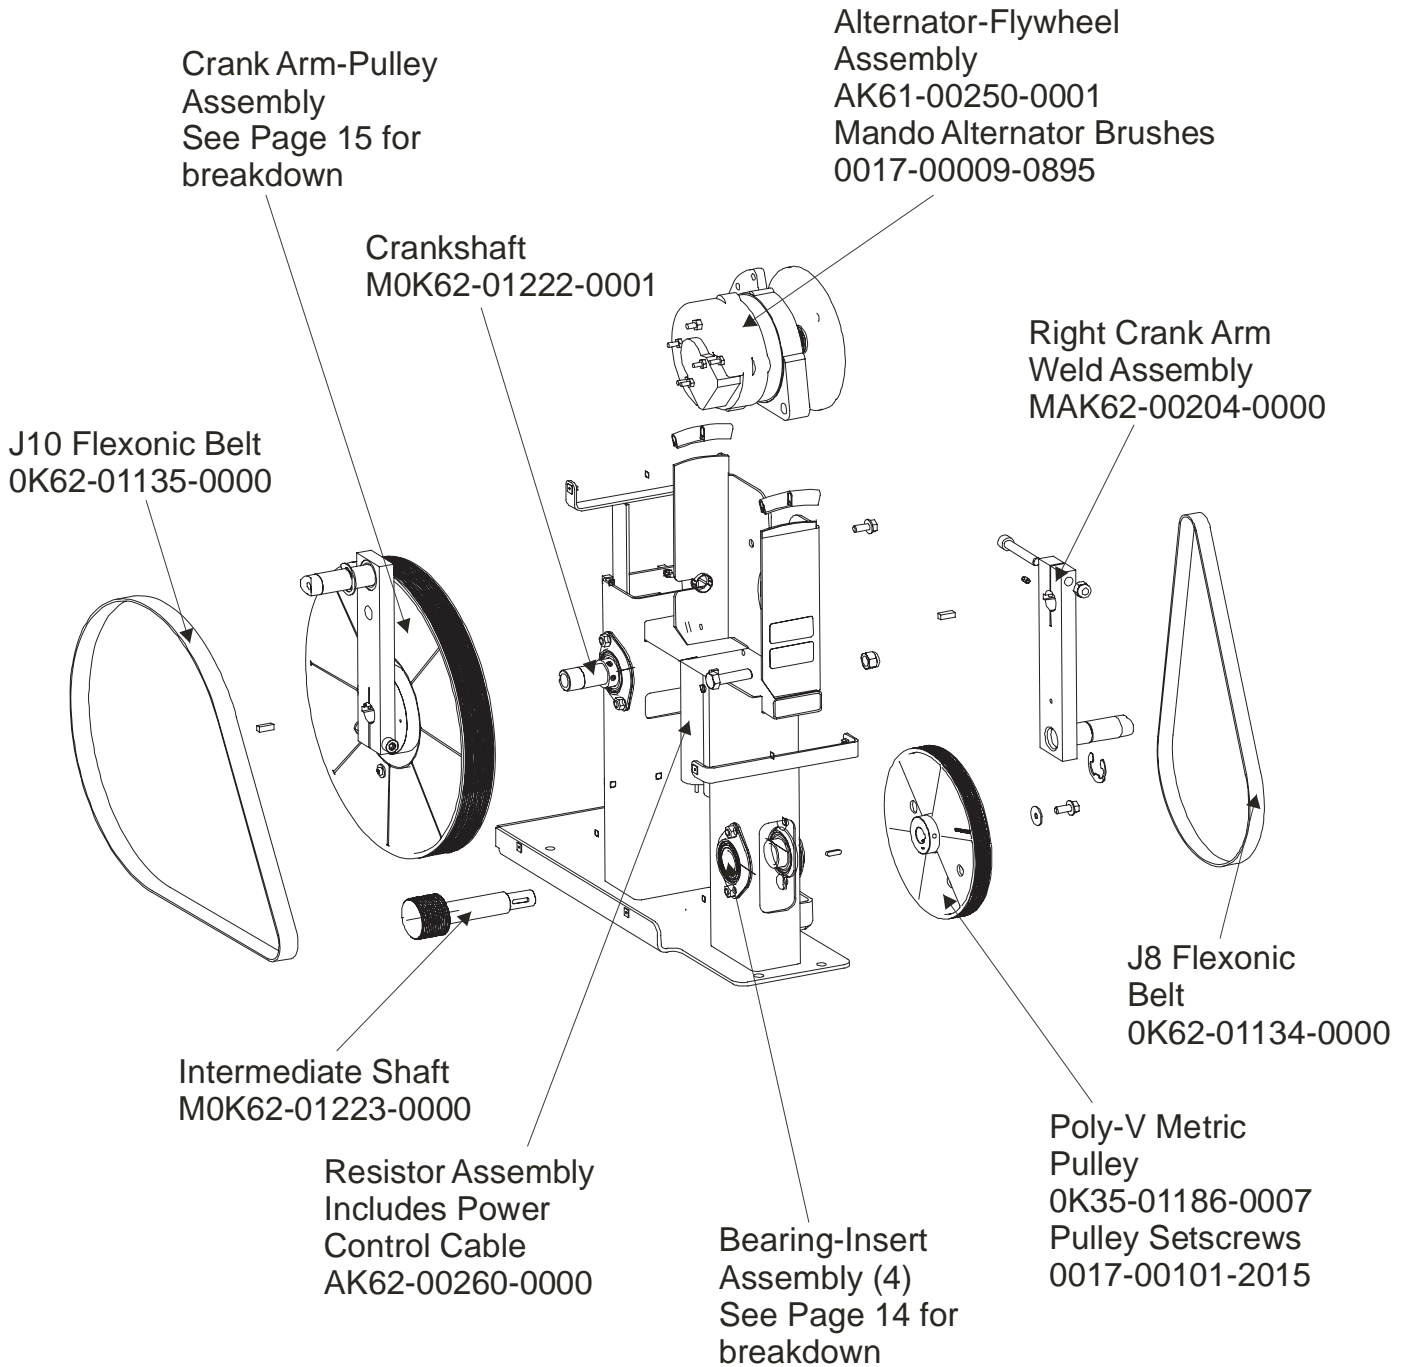

Mounting Screws (2)	0017-00101-1846
---------------------	-----------------

ARCTIC SILVER QUIET DRIVE 95XE

Rocker Arms & Pedal Levers

95XE-0XXX-05

S/N XHM074504931

Rocker Arms Kit
GK62-00002-0070
contents:
Rocker Arms (2)
Hardened Spacers (2)
Oilite Washers (2)
Retaining Rings (2)
Loctite 620
Alcohol pad

- 1 - crankshaft
- 2 - bearings
- 2 - sets of bearing flanges
- 4 - weldnuts and flat washers
- 4 - bolts

Service Kit- GK62-00002-0045
Includes:

- 1 - intermediate shaft
- 2 - bearings
- 2 - sets of bearing flanges
- 4 - weldnuts and flat washers
- 4 - bolts

ARCTIC SILVER QUIET DRIVE 95XE
Crank Arm Pulley Assembly

95XE-0XXX-05
S/N XHM074504931

ARCTIC SILVER QUIET DRIVE 95XE
Drive Module

95XE-0XXX-05
S/N XHM074504931

ARCTIC SILVER QUIET DRIVE 95XE
Cables

95XE-0XXX-05
S/N XHM074504931